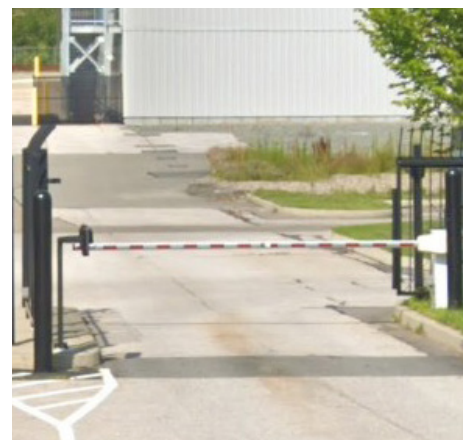

# Commercial Fences

Temporary Fence with Bases

Temporary Construction Fence With Windscreen

Industrial Chain Link

Commercial Chain Link

Commercial Ornamental

Chain Link Dumpster Enclosure with Slats and Man Gate

# Automated Gate Systems

Liftmaster LA500

**LiftMaster**

Doorking 9150-380 Slide Gate

EMX-Photoeye

Optex OVS-02GT Virtual Loop 2.0

Keypad AK-11

Doorking Barrier Arm